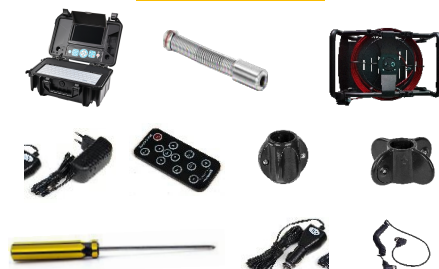

6688FH

HD Monitor

- Pixel :1920×1080
- Power Supply: DC 12V
- 10.1" LCD Monitor

1080P FULL HD

Wireless Keyboard

- It comes with a Wireless Keyboard and Receiver

Control box

- Built-in DVR
- SD Card (Max.64GB)
- Case Size:38×26×15 cm

HD Camera Head

- Head:Φ23/Φ14/Φ38mm
- Auto Leveling Function
- 9pcs Highlight White LEDs
- Pixel : 1920(H)x1080(V)

Camera Protector

- Diameter:Φ40mm
- Diameter:Φ80mm

You can get any spare parts or guides from us

Cable Wheel

- Material : Fiberglass Cable
- Cable Length: 20/30/40M
- Cable Diameter: Φ6.8/5.2/4.8mm

Parts for a kit

Battery Supply

- Battery Capacity: 7.2V 6400mAh
- Power Output: 6-12V DC, USB 5V